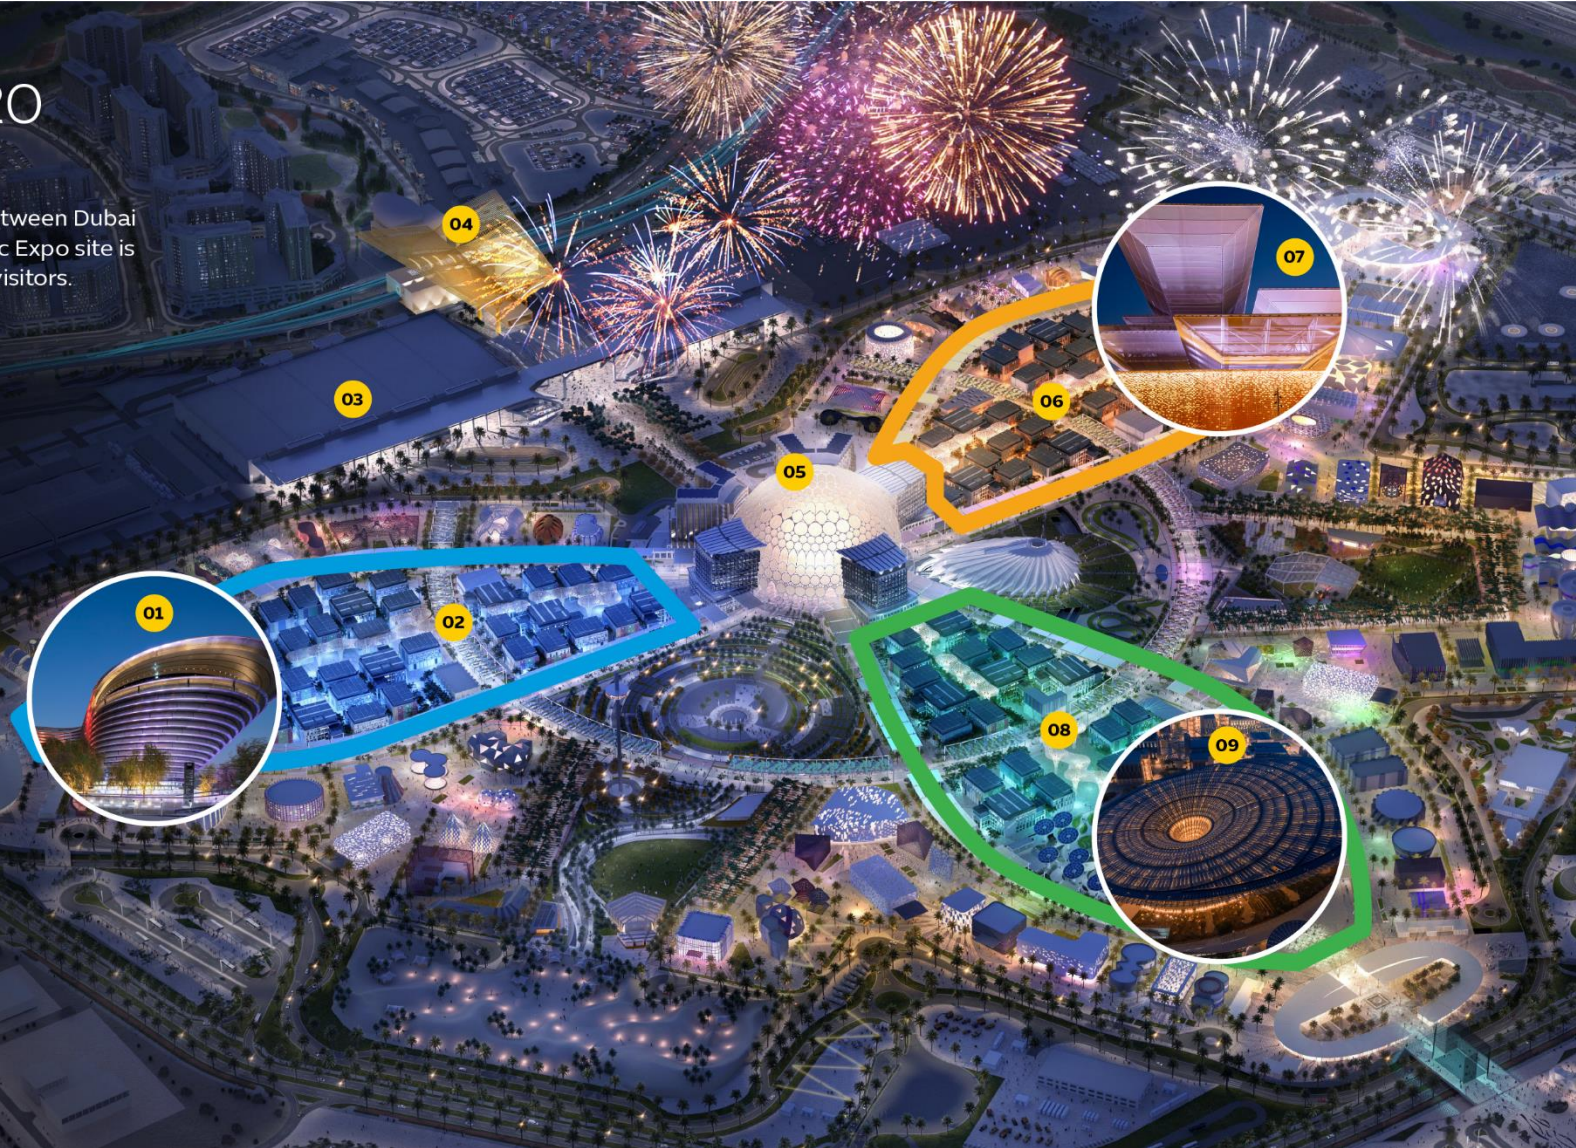

COMOROS SUSTAINABILITY

7

WATCH A STUNNING 360-DEGREE PROJECTION SHOW

Proceed to the iconic Al Wasl Dome, an architectural marvel connecting the three thematic districts and enjoy a once-in-a-lifetime show. Watch spectacular tales on the huge canvas of the unique dome, making it the world's largest 360-degree projection screen.

PERU MOBILITY

EXPO 2020 SITE MAP

Conveniently located between Dubai and Abu Dhabi, the iconic Expo site is easily accessible for all visitors.

The Expo site is 2x the size of Monaco

Equivalent to 600 football pitches

A blueprint for future smart cities

- OPPORTUNITY
- MOBILITY
- SUSTAINABILITY

EXPO SITE MAP LEGEND

- | | |
|--------------------------|-----------|
| Mobility Pavilion | 01 |
| Mobility District | 02 |
| Dubai Exhibition Centre | 03 |
| Route 2020 Metro Station | 04 |
| Al Wasl Plaza | 05 |
| Opportunity District | 06 |
| Opportunity Pavilion | 07 |
| Sustainability District | 08 |
| Sustainability Pavilion | 09 |

DISTRICT ROUTE
 The total distance around each district from Al Wasl Plaza is **1.2KM**

PEOPLE MOVER
 Free shuttle bus service operates around the perimeter of the Expo 2020 site

ON SITE SERVICES

MULTILINGUAL TOURS
 Standard and customized Expo tours are available in various languages for individuals and groups of any size.